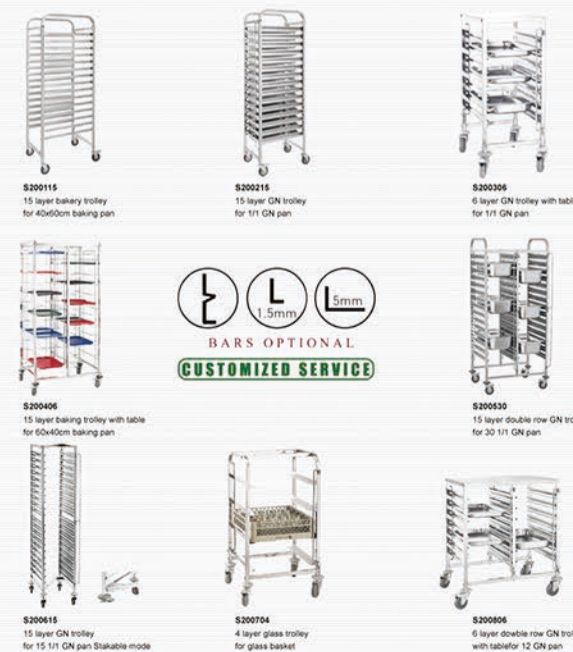

Round tube serving trolleys European mode

Square tube serving trolleys

Superior quality in multi-fuction-Steelwel rack trolleys

GN PAN

SIZE	Depth (MM)
GN1/9	20mm 40mm 65mm 100mm 150mm 200mm
GN1/8	20mm 40mm 65mm 100mm 150mm 200mm
GN1/6	20mm 40mm 65mm 100mm 150mm 200mm
GN1/4	20mm 40mm 65mm 100mm 150mm
GN1/3	20mm 40mm 65mm 100mm 150mm
GN1/2	20mm 40mm 65mm 100mm 150mm
GN1/2 Long	20mm 40mm 65mm 100mm 150mm
GN2/3	20mm 40mm 65mm 100mm 150mm
GN Full	20mm 40mm 65mm 100mm 150mm

Depths

Steelwel GN pan with elegant details: